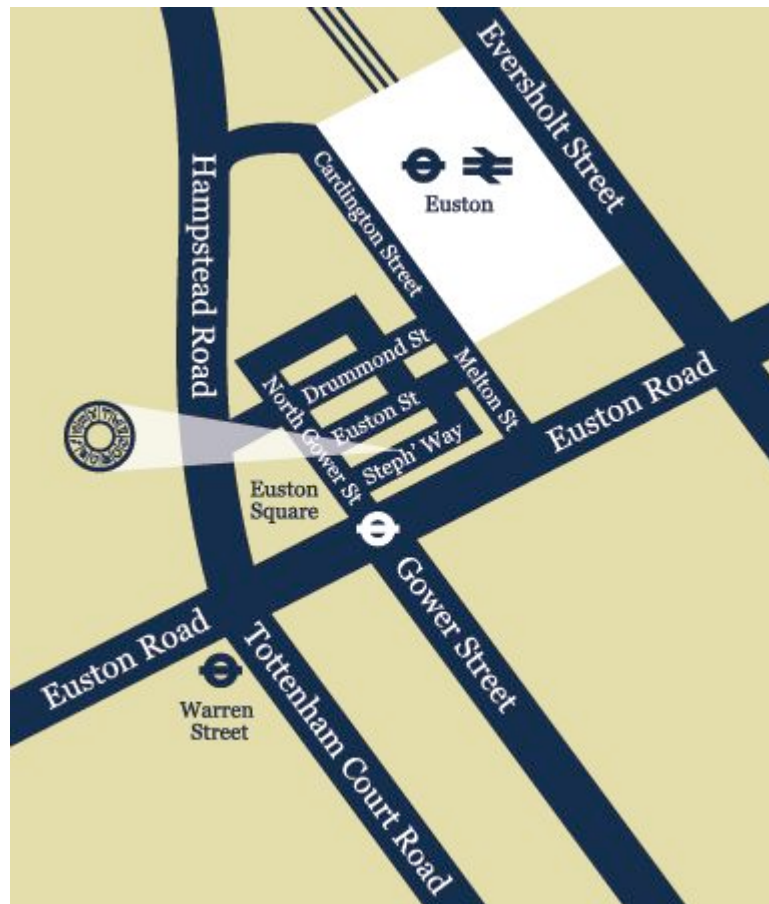

How to find the The Magic Circle 12 Stephenson Way, Euston, London NW1 2HD

Tel: 020 7387 2222

LOCATION

The Magic Circle Headquarters are just a minute's walk from Euston Station on Stephenson Way.

TRANSPORT

By Tube

The Magic Circle Headquarters is less than a minute's walk from Euston Station, three minutes from Euston Square and Warren Street and just 10 minutes from Kings Cross, St. Pancras and Oxford Circus.

By Train

The Magic Circle is less than a minute's walk from Euston Station. Turn right out of Euston Station along Euston Road and turn right again onto Melton Street. Take the next left onto Euston Street and after 100 metres bear left onto Stephenson Way and follow the road round. The Magic Circle is located on the right.

Parking

There is plenty of off street parking nearby and an underground car park at Melton Street.