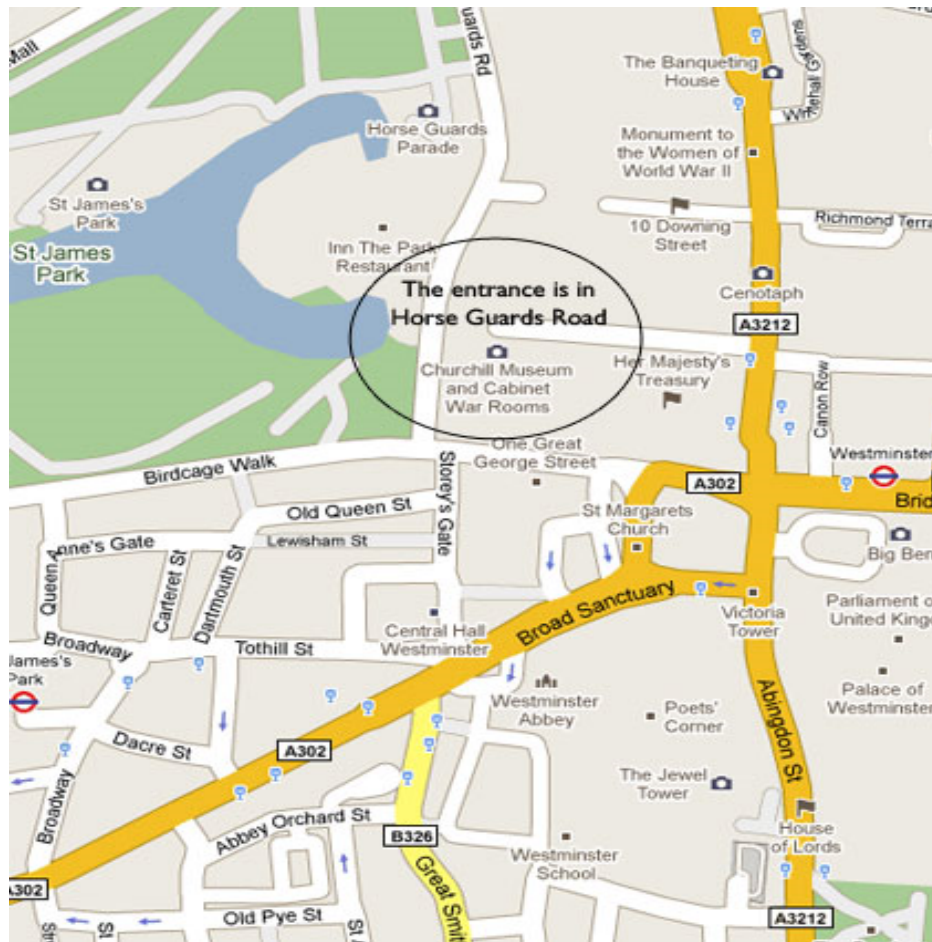

## Location

The event will take place in the Churchill War Rooms which are a short walk from Westminster and next to St James's Park.

### **By Tube**

The nearest underground station is Westminster (Jubilee, Circle or District lines), which is approximately a 5 minute walk. Turn right out of the station onto Bridge Street and follow this road onto Great George Street, at the corner of St James's Park turn right onto Horse Guards Road and the War Rooms will be on your right.

### **By Train**

Charing Cross is a 10 minute walk and Victoria is a 15 minute walk from the venue.