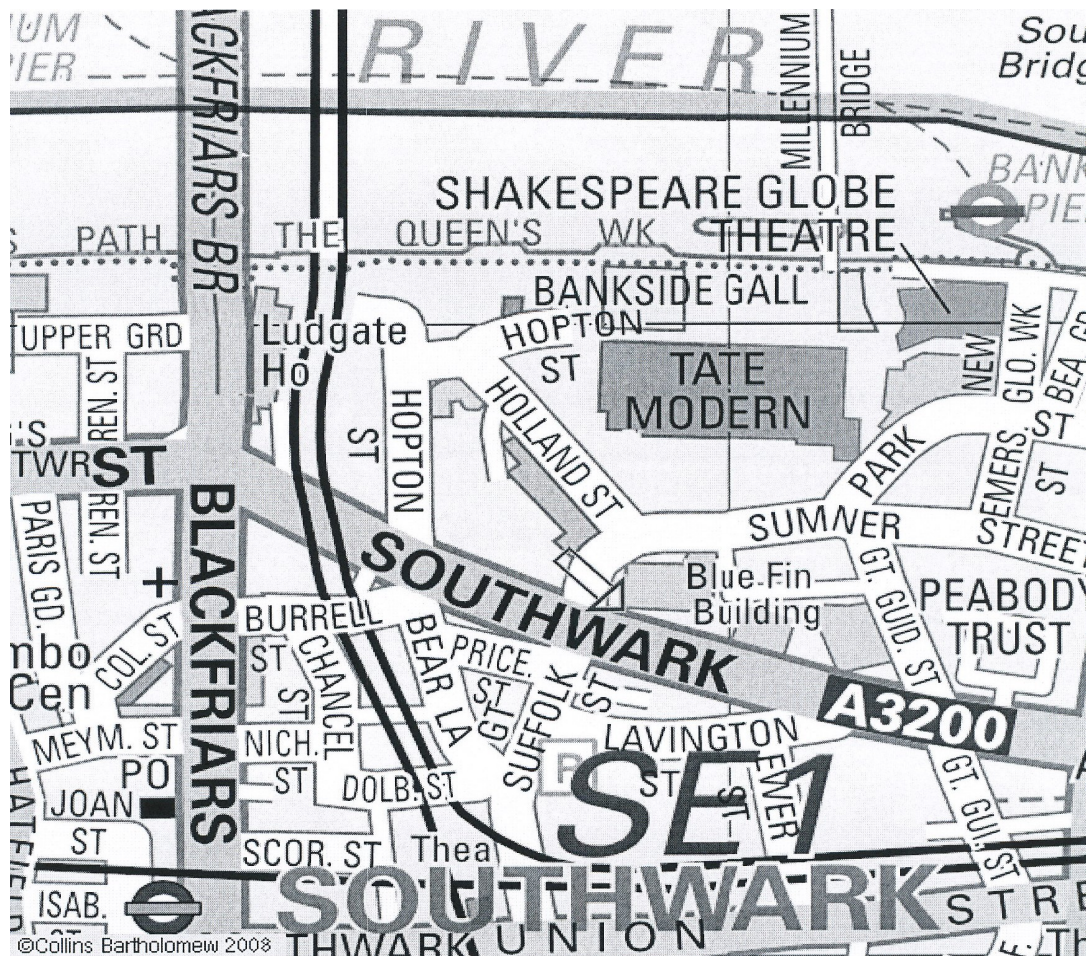

How to find the Blue Fin Venue
110 Southwark Street, London SE1 0SU
Tel: 020 3148 5000

LOCATION

The Blue Fin Venue is located at 110 Southwark Street near the Tate Modern.

TRANSPORT

By Tube

The nearest Underground station is Southwark, on the Jubilee line and about a 10 minute walk from the Blue Fin Building. Exit the station and cross over Blackfriars Road, carrying straight on along Union Street. After about 300 metres turn left onto Great Suffolk Street heading north. Continue along Great Suffolk Street until you meet Southwark Street. The Blue Fin Venue will be immediately opposite you on the corner between Southwark Street and Sumner Street.

By Train

The nearest station is Waterloo. At Waterloo take the Jubilee Line to Southwark and follow the directions given above. Alternatively the Blue Fin Venue is approximately a 20 minute walk from Waterloo Station.