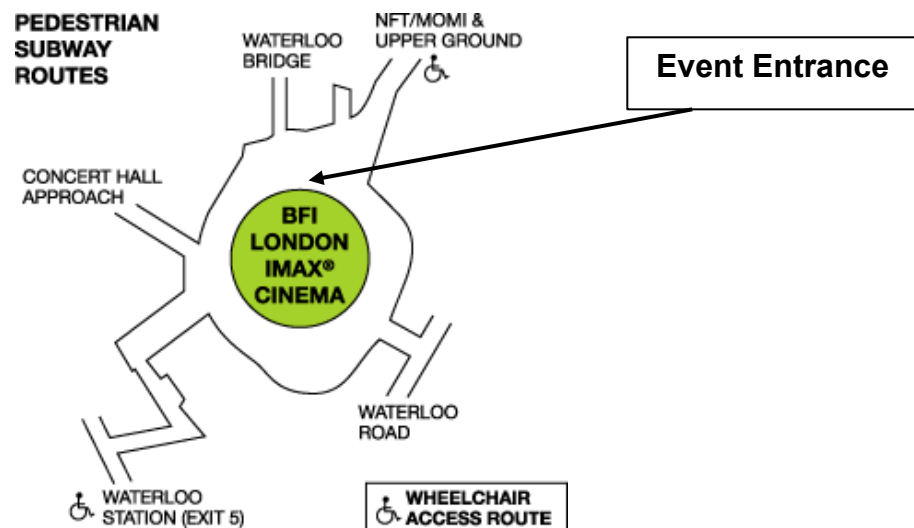

How to find the BFI IMAX

1 Charlie Chaplin Walk, South Bank, Waterloo, London SE1 8XR
Tel: 0870 787 2525

LOCATION

The BFI IMAX is located very close to Waterloo Station in the middle of the large roundabout at the end of Waterloo Bridge.

TRANSPORT

By Tube

The nearest Underground station is Waterloo, on the Northern, Bakerloo, Jubilee, and Waterloo & City lines. Take exit 5 from Waterloo station, and follow the pedestrian subways - the London IMAX Cinema is clearly signposted. Once you emerge into the central pedestrianised area turn left and walk around the cinema to the event entrance.

By Train

The nearest station is Waterloo. Take exit 5 and follow the instructions outlined above.

Parking

In general delegates are advised to arrive by public transport or taxi as parking in the area is limited.